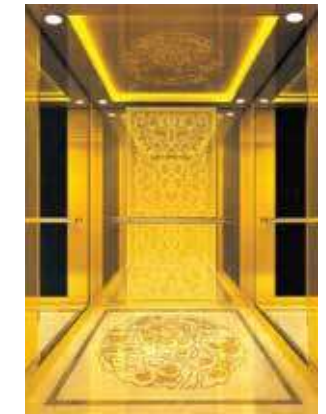

PXY-264 ▶

side and rear walls :
Center plate: mirrored, etched, rose gold. Auxiliary plate: mirror surface, Titanium gold.
Note: This pattern can also be processed into natural color, rose gold, concave Top gold, champagne gold, black titanium.