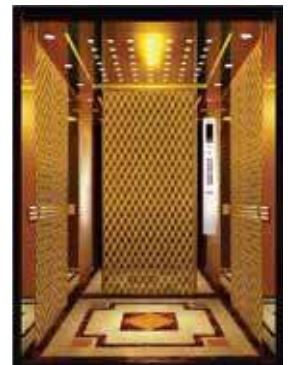

side and rear walls :
Center Plate: Mirrored, Etched, Hairline, Recessed Gold.
Auxiliary plate: hairline.
Note: This pattern can also be processed into natural color, titanium gold, rose gold, Champagne gold, black titanium.

side and rear walls :
Center plate: mirrored, etched, rose gold.
Auxiliary plate: mirror finish, rose gold.
Note: This pattern can also be processed into natural color, titanium gold, concave gold, Champagne gold, black titanium.

◀ PXY-210